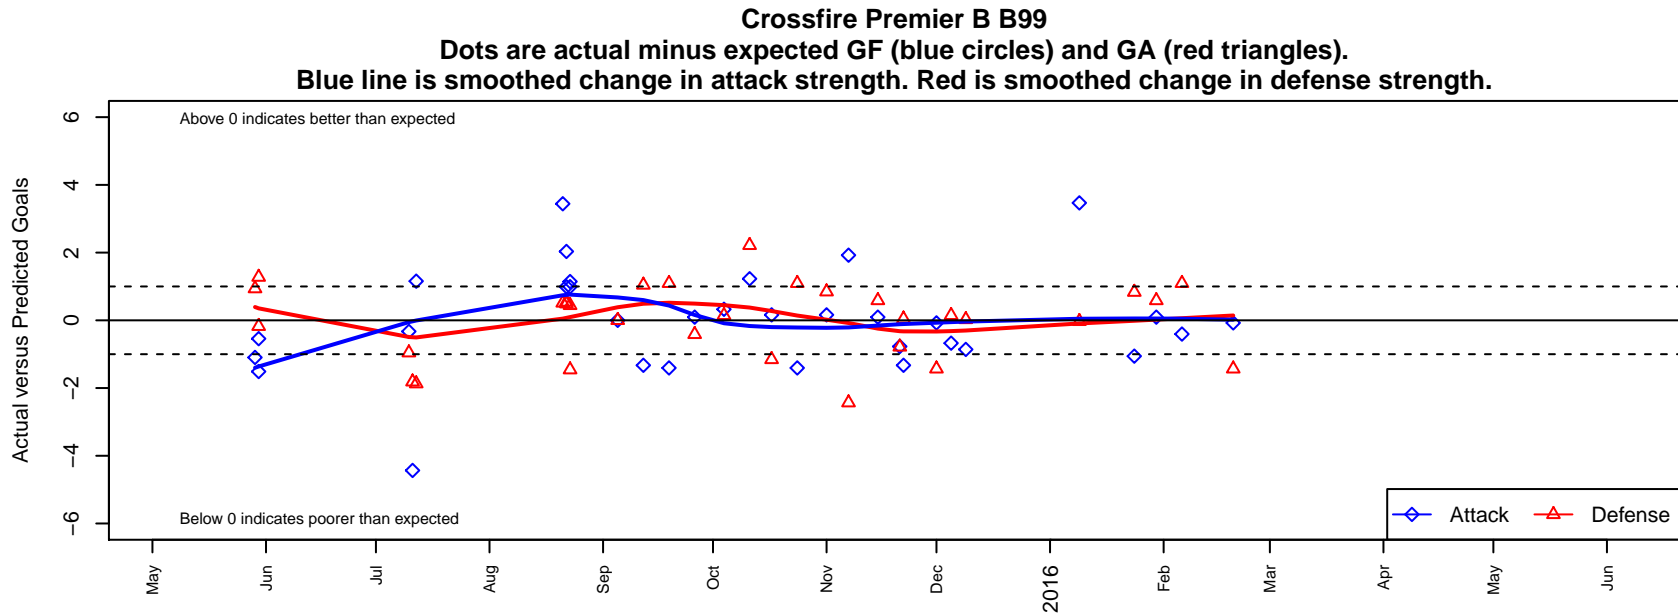

## Crossfire Premier B B99

Crossfire Premier SC  
 Redmond, WA  
 B99 total strength=1584  
 attack=16.05 defense=14.3  
 fall league = RCL B99 Div 2, RCL B99 7V2  
 notes= Besagno 2012, 2013; Wiskel  
 2014

**attack and defense variance (black dot)  
relative to other teams  
and top 10 in region**

**attack and defense rating  
relative to others at age  
and all opponents in last 13 months**

**Performance relative to 13 month average**