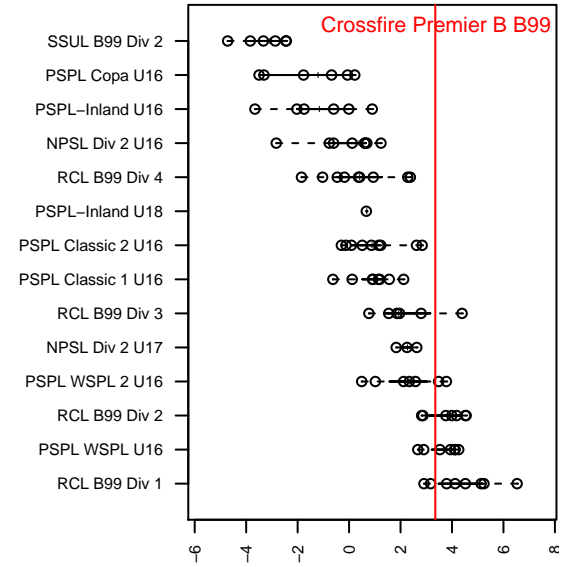

## Crossfire Premier B B99

Crossfire Premier SC  
 Redmond, WA  
 B99 total strength=1584  
 attack=16.05 defense=14.3  
 fall league = RCL B99 Div 2, RCL B99 7V2  
 notes= Besagno 2012, 2013; Wiskel  
 2014

alt names used:  
 CROSSFIRE WISKEL  
 CROSSFIRE PREMIER B99 – B (WA)  
 Crossfire Premier B99 B  
 Crossfire Premier B99 B  
 CROSSFIRE PREMIER B99 – B (WA)  
 Crossfire Premier B99 B

Venues played:  
 2014 Showcase of Champions Showcase Red  
 2015 Nike Crossfire Challenge Gold Group U16  
 2015 REDAPT Cup Silver U16  
 2015 NHB Cup Flight 3  
 2015 RCL B99 Div 2  
 2015 RCL B99 7V2  
 2015 WYS Presidents Cup B99 Div 1

**attack and defense variance (black dot)  
relative to other teams  
and top 10 in region**

**attack and defense rating  
relative to others at age  
and all opponents in last 13 months**

**Performance relative to 13 month average**